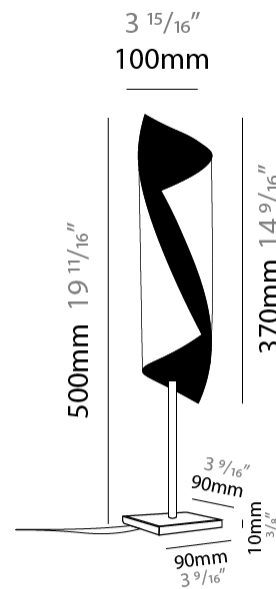

HUE PORTABLE

D134002- _____

base number

1. To build a product code in our configurator select the specify button on the base model # product page
2. To build a manual product code on this datasheet choose from the options listed below in blue font and add the suffix to the base model #

GENERAL

Series: HUE _____
Brand: Knikerboker _____
Division: Design _____
Mounting Type: Portable _____
Mounting Location: Table _____
Subcategory: Table _____

PHYSICAL

Shape: Cylinder _____
Diameter (mm): 100 _____
Diameter (in): 3 ¹⁵/₁₆ _____
Height (mm): 500 _____
Height (in): 19 ¹¹/₁₆ _____
Light Distribution: Direct / Indirect _____
Fixture Finish: EWH / EBK / MAN / COF / PRD/ SLF / GLF / CLF / BRL / EWS / EWG / EWC / EWR / EBS / EBG / EBC / EBC / EBB / MAS / MAD / MAC / MAB / COS / CGO / CCL / CBL / PRS / PRG / PRC / PRB _____
Fixture Material: Metal _____
Upon Request: Bolt Down _____

ELECTRICAL

Number of Lamps: 1 _____
Lamp Type: LED Retrofit _____
Lamp Shape: MR16 _____
Bulb Included: Bulb Not Included _____
Max. Wattage Per Lamp (W): 8 _____
Lamp Base: GU10 _____
Input Voltage (V): 120 _____

LED

OPTICAL

RATINGS AND CERTIFICATIONS

Certified By: Certified for North American Standards _____
IP rating: IP20 _____

PROJECT	_____
TYPE	_____
SPECIFIER	_____
QUANTITY	_____
DATE	_____